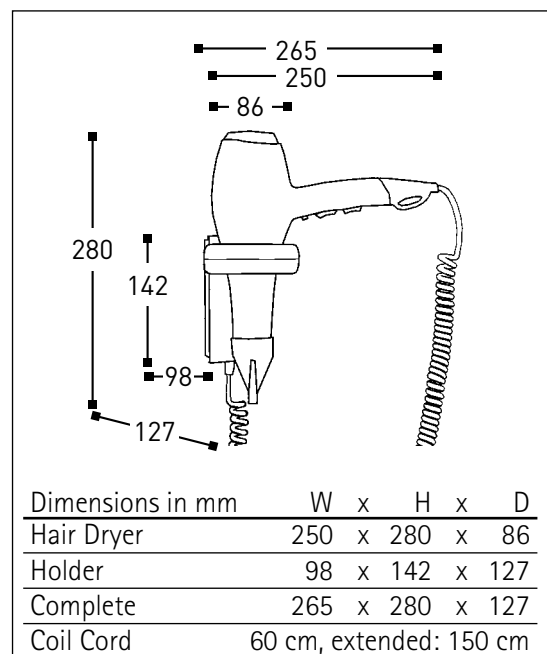

- ▶ Hard wire application:

Code	Colour	Heat / Speed Settings
578888	white/silver	Cool/900/1875 W